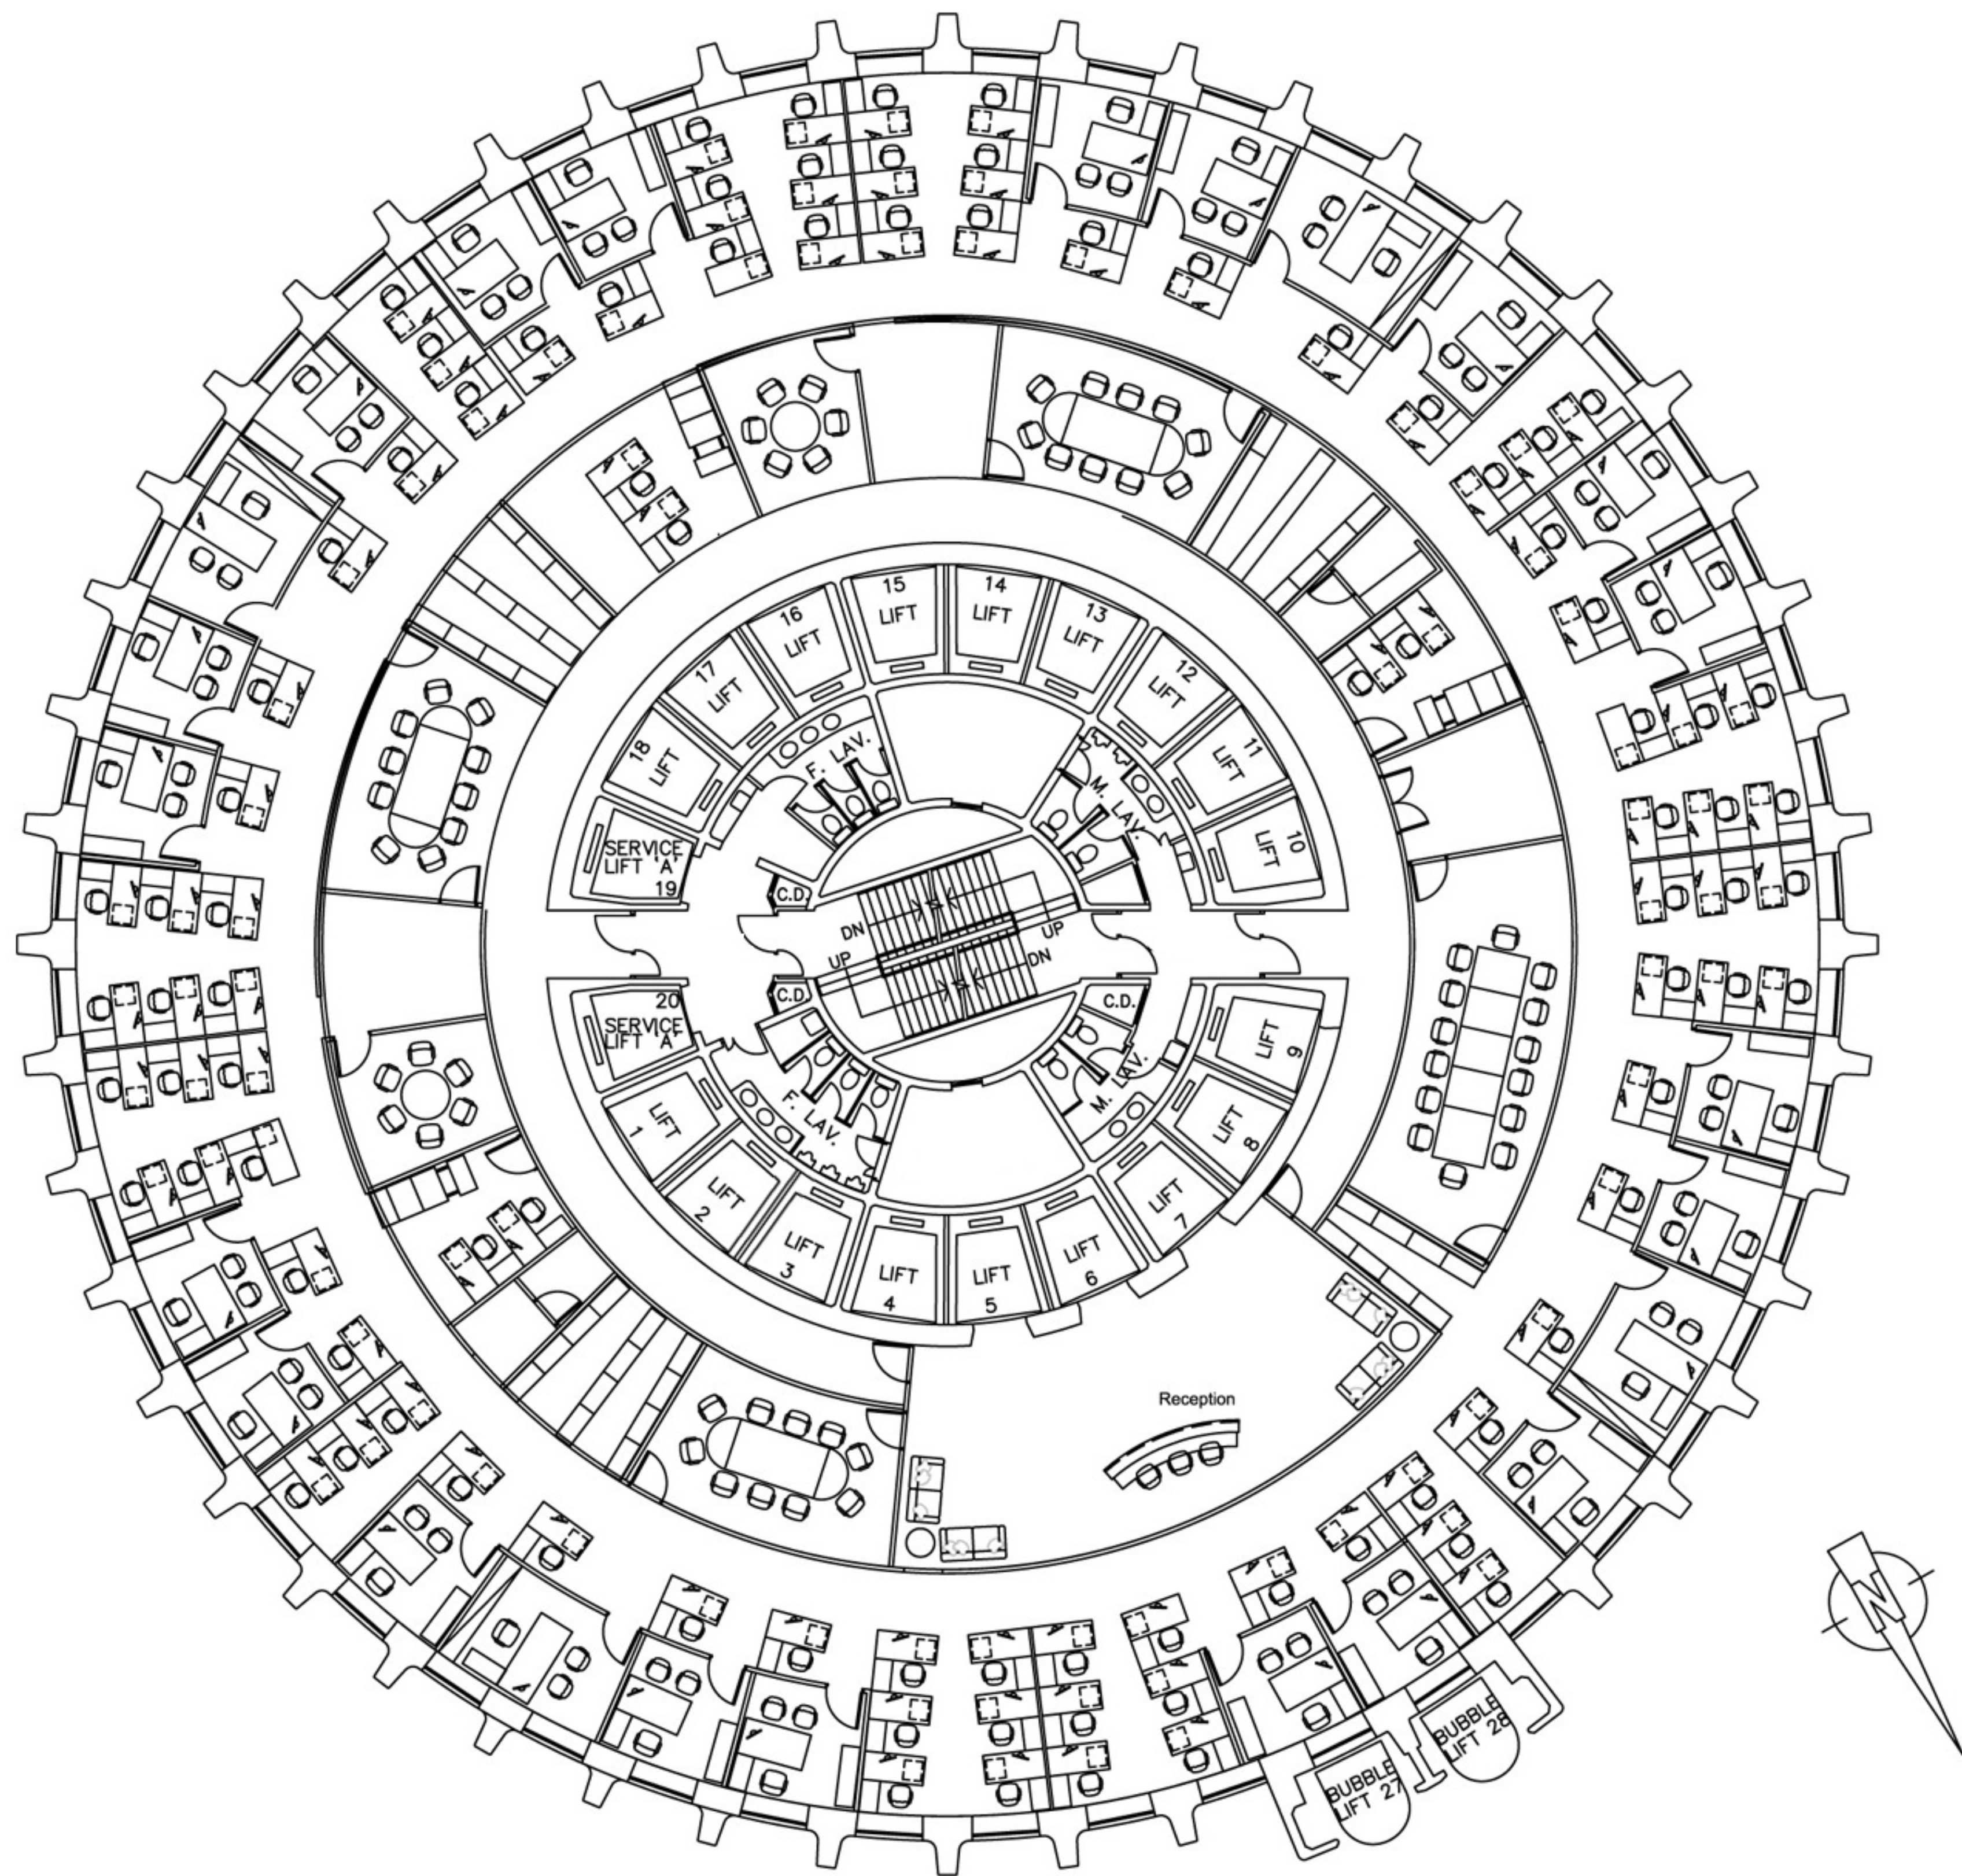

# 合和中心

香港湾仔皇后大道东183号

办公室

**TYPICAL OFFICE LAYOUT PLAN**  
HOPEWELL CENTRE (FOR REFERENCE ONLY)

**TYPICAL FLOOR PLAN**  
HOPEWELL CENTRE (FOR REFERENCE ONLY)