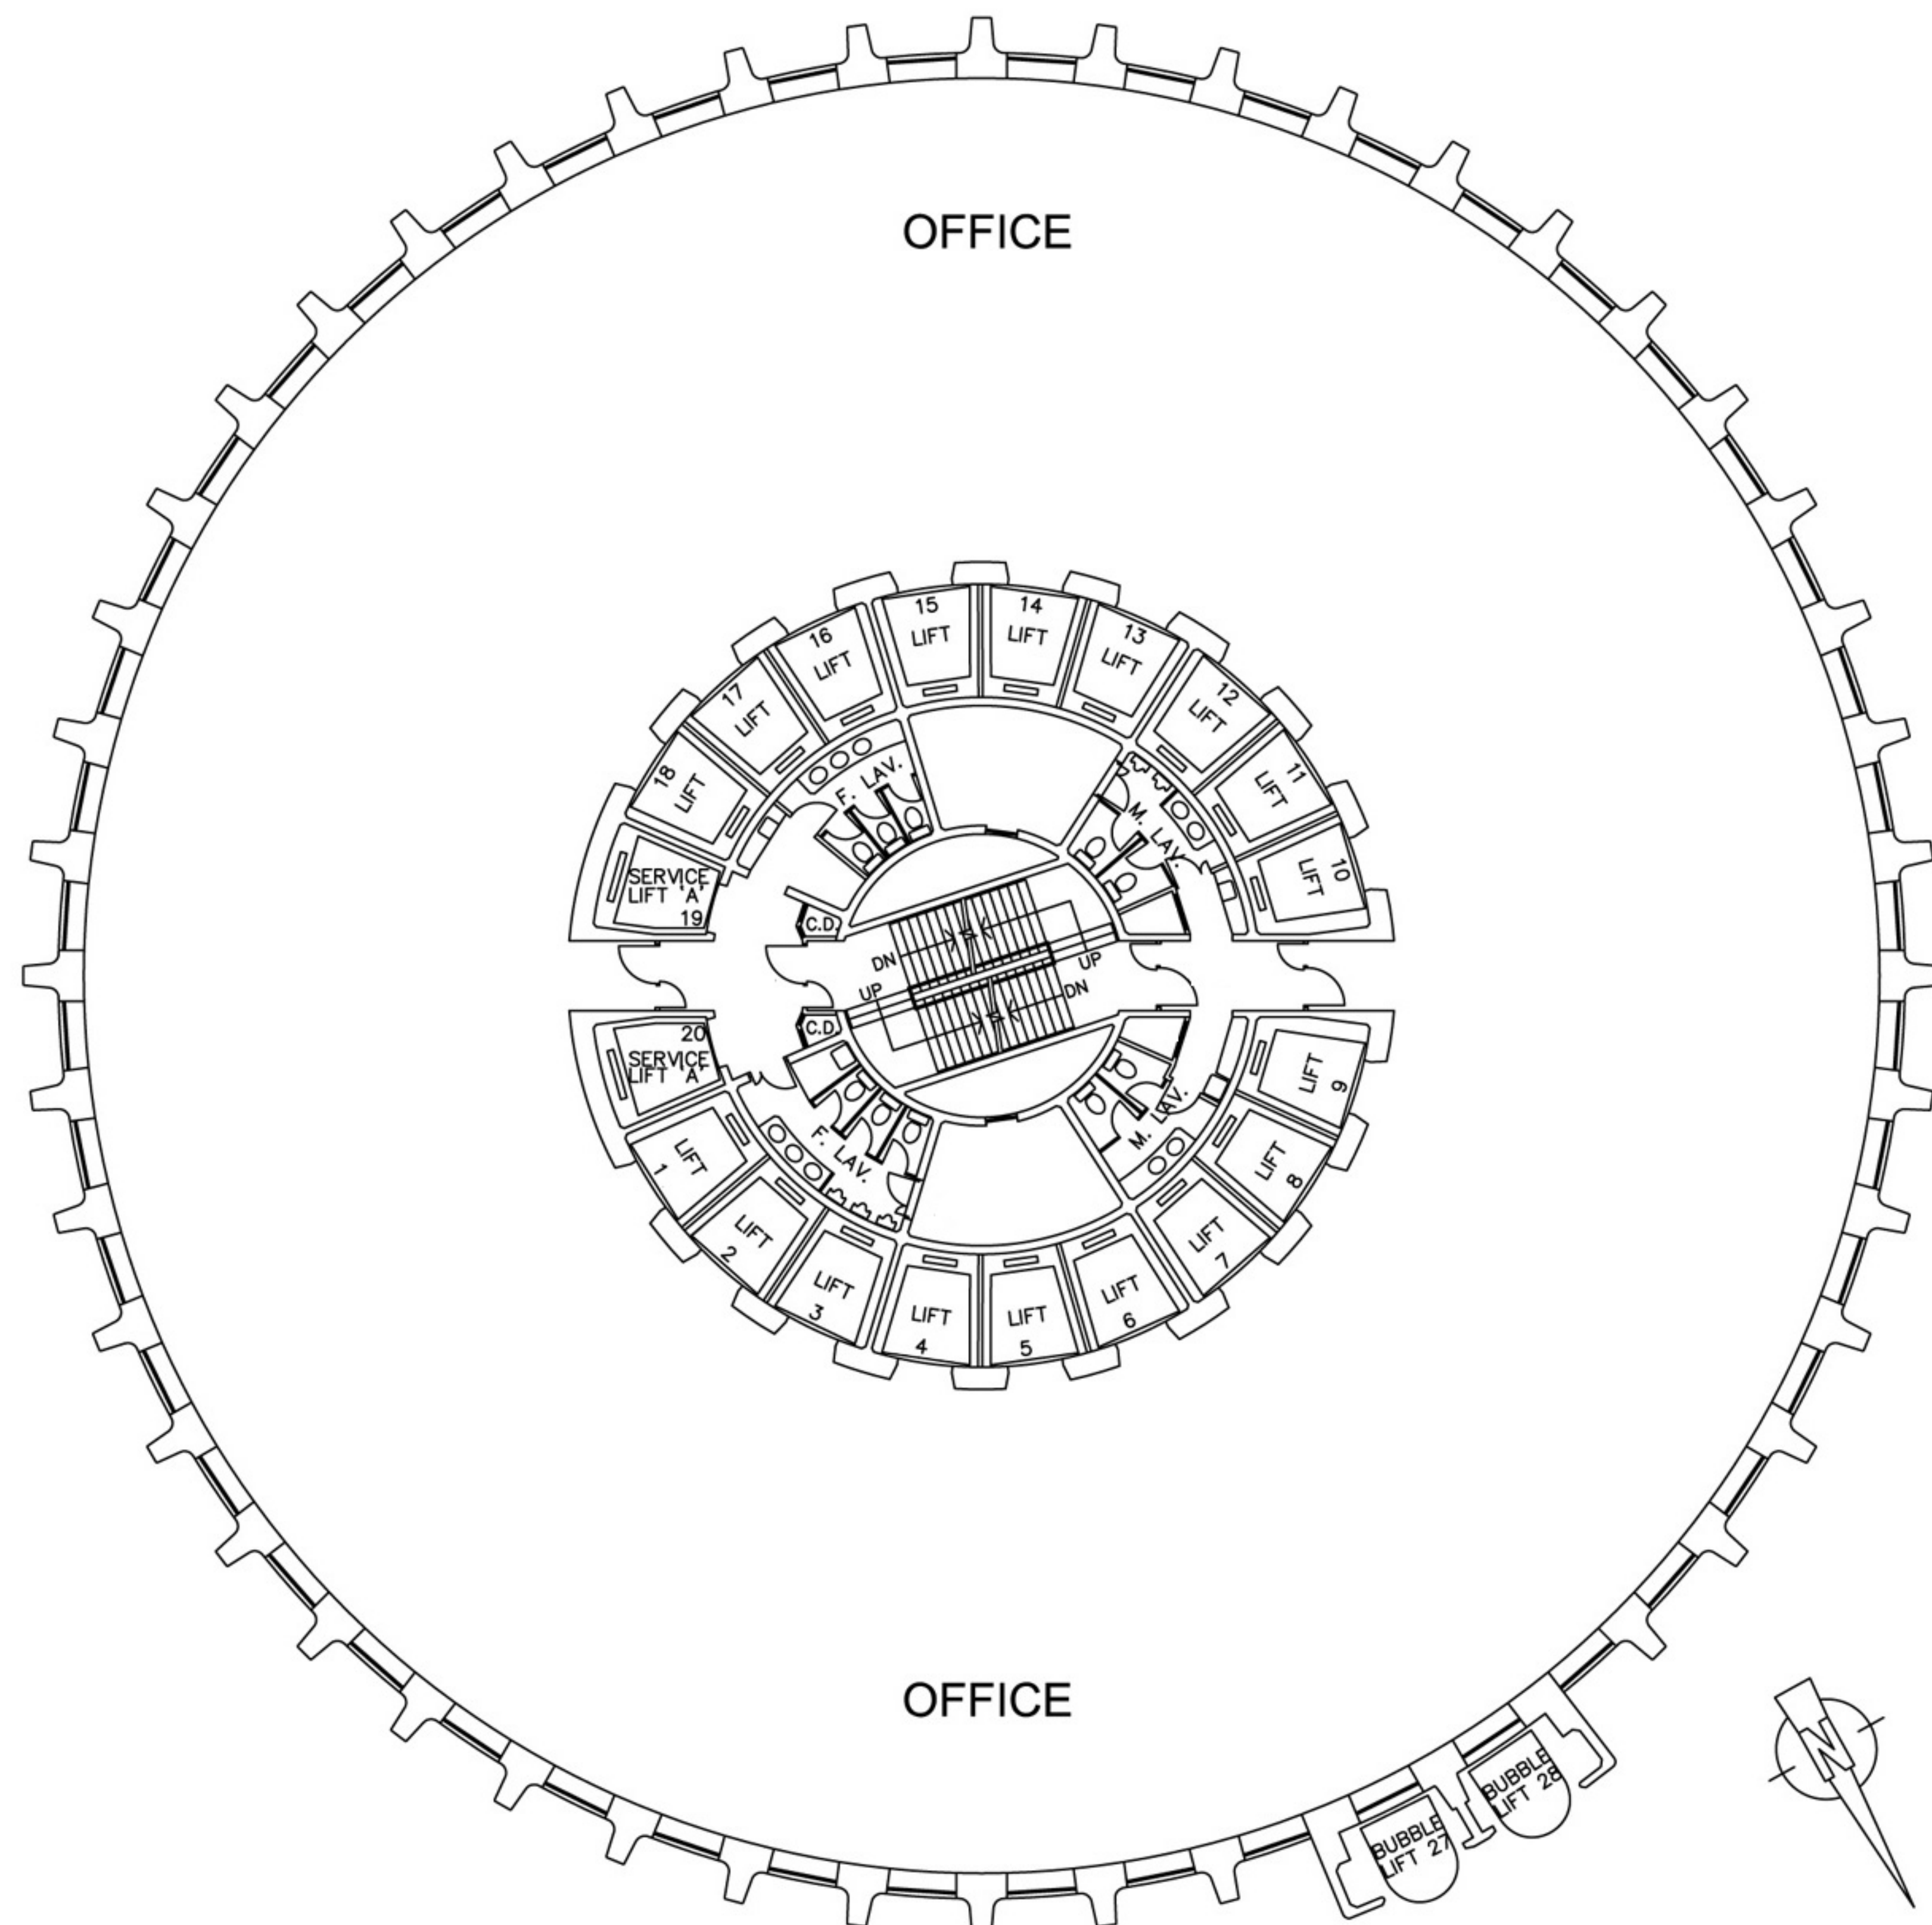

# 合和中心

香港湾仔皇后大道东183号

办公室

**TYPICAL OFFICE LAYOUT PLAN**  
HOPEWELL CENTRE (FOR REFERENCE ONLY)

**TYPICAL FLOOR PLAN**  
HOPEWELL CENTRE (FOR REFERENCE ONLY)